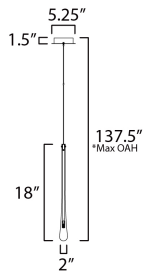

PRODUCT DESCRIPTION

The classic teardrop glass shade is elevated in a luxurious collection of pendant configurations using substantially dense glass that are hand blown in elongated forms and curated into various color combinations. Suspended within the long, slender glass is a similarly long and slender socket to illuminate an energy efficient LED G4 lamp at the base of the glass. The slender tube running within the glass also supports the glass with elegantly flat thumb screws in coordinating finishes. Choose from Matte Black metal with Mirror Smoked glass for a moodier ambience, crystal Clear glass that accentuates the thickness of the glass walls paired with transitional Satin Nickel metalwork, or celebrate the design with effervescent Bubble glass and plated Gold metalwork.

MEASUREMENTS

- DIMENSION : 2" L x 2" W x 18" H
- MAX OAH : 137.5" OAH
- CANOPY : 5.25" W x 1.5" H x 5.25" L
- HANGING WEIGHT : 2.77 lb

LAMPING

- LUMENS : 200 Rated (150 Del.)
- BULB : 1 x 1.5W LED G4 , 2W Total
- BULB INCLUDED : (Included)
- DIMMABLE :
- CRI : 90 CRI
- COLOR_TEMP : 3000K